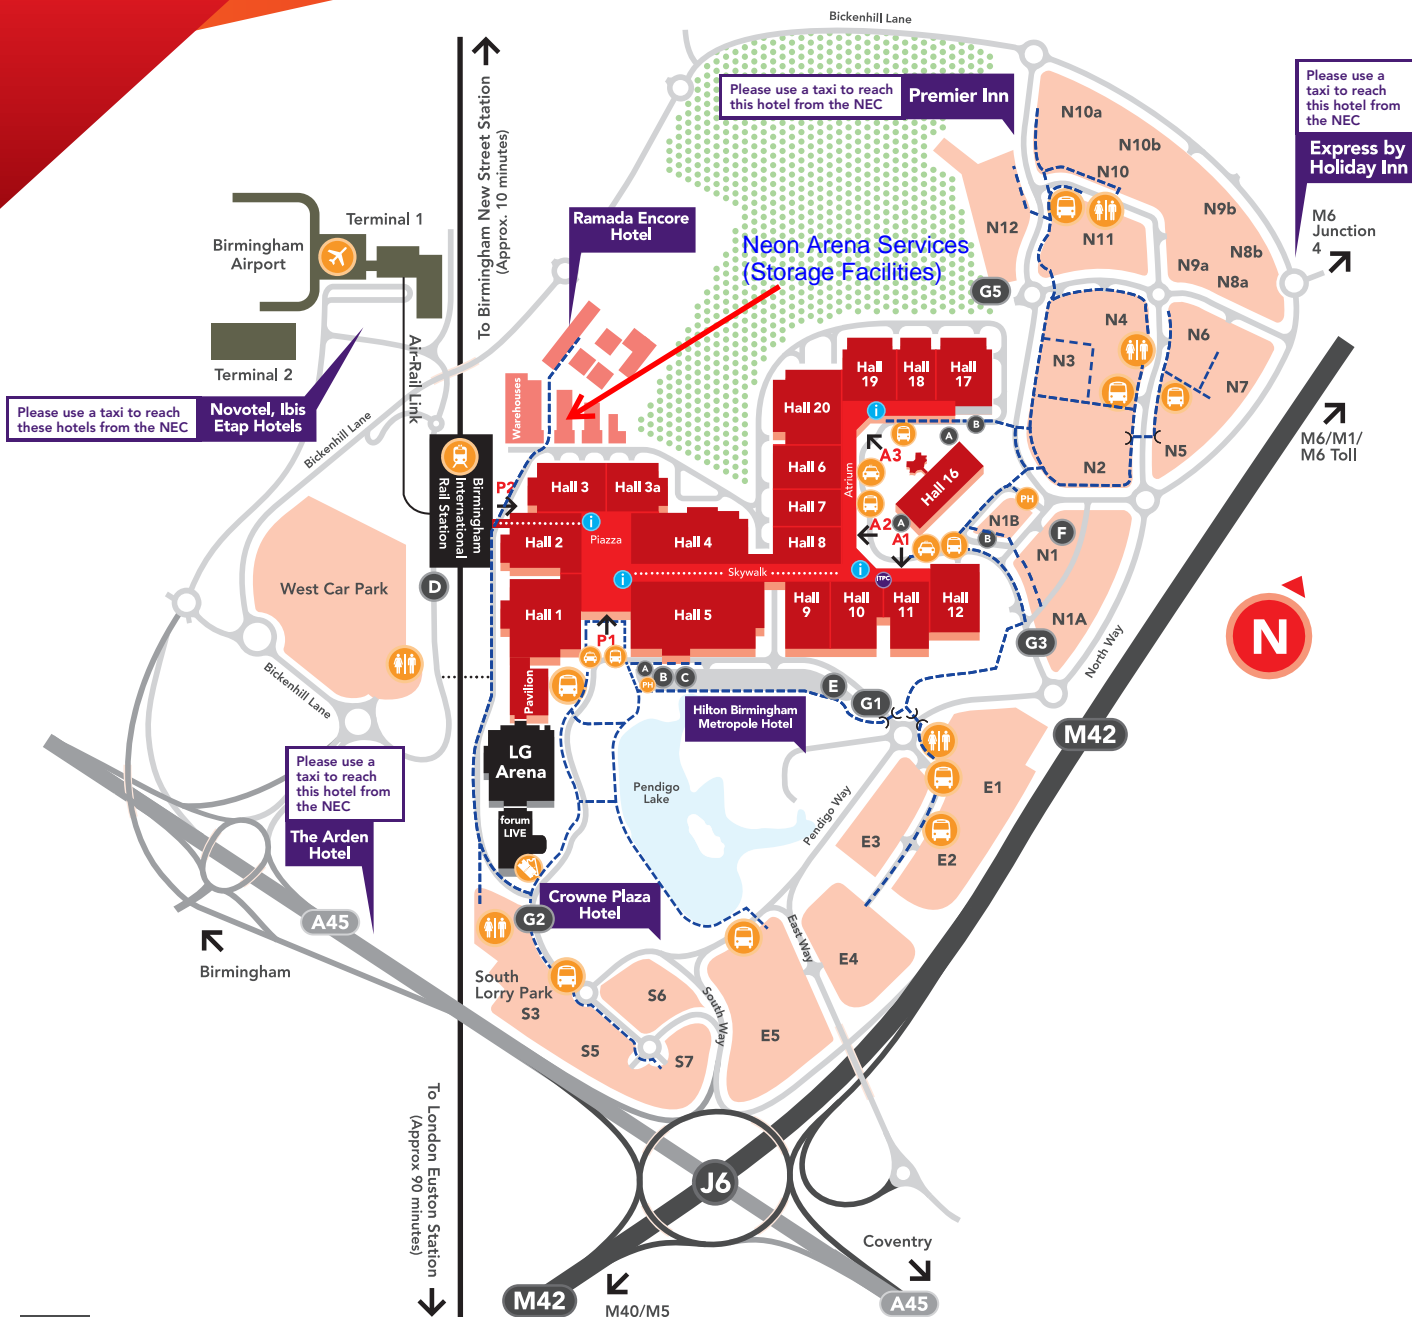

nec site map

KEY

P1/P2 Piazza Entrances

A1/A2/A3 Atrium Entrances

i Information Point – T 0121 780 4141

itpc International Trade Promotion Centre

Woodland The NEC Woodland

Car Parks

South: S3-S7

East: E1-E5

North: N1-N12

West: West Car Park

A VIP Parking

B Disabled Parking/
Outdoor Exhibition Area

C NEC Visitor Parking

G1 Gate

D West Midlands Bus Stop

E NEC Express 1

F NEC Express 3

T Taxis

PH Private Hire

Car Park Toilets (Including Accessible Toilet)

Airport

Train

Box office

Shuttle Bus to Halls

Pedestrian Footpaths

Pedestrian Footpaths Subway